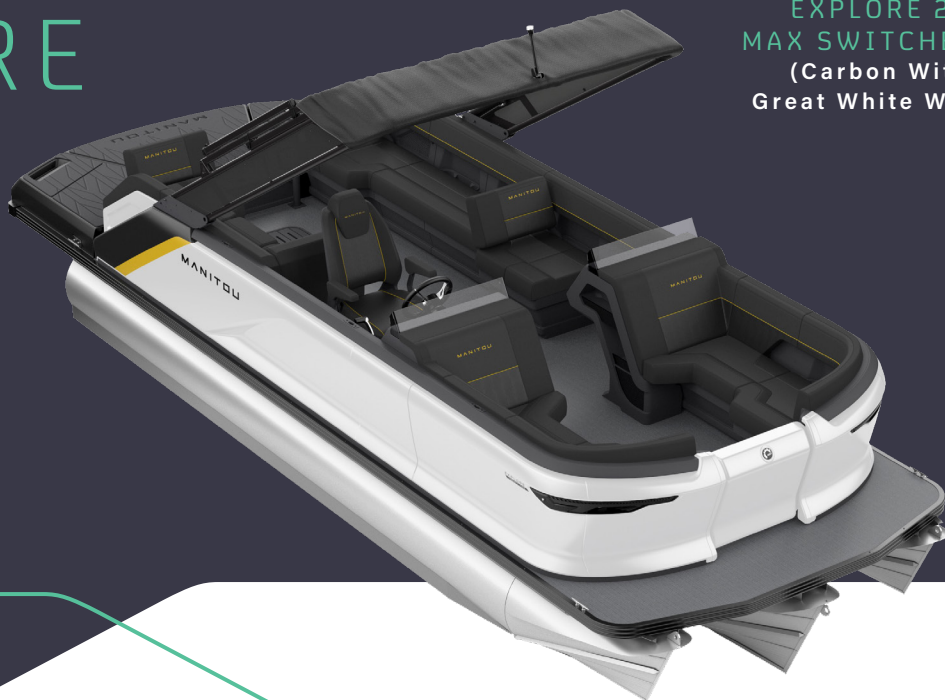

EXPLORE

STAND OUT ON THE LAKE

SLEEK AND
MODERN DESIGN

REVOLUTIONARY
ON-BOARD EXPERIENCE

EXPLORE 22
MAX SWITCHBACK
(Carbon With
Great White Walls)

MANITOU

FLOOR PLAN SWITCHBACK Available in 22'

OPTION BUNDLE

Signature

- Interior Center Tube Storage Light
- Extra Battery + Smart Switch
- Privacy Station Curtain
- Dinette Table
- Rear Stereo Remote
- Wireless Charging Pad
- High Back Helm Chair w/Bolster

Select

- LED Backsplash Lighting (Recessed Cupholder Area)
- Premium Subwoofer and 4" Fusion Helm Speakers

WALL COLOR

Great White

INTERIOR ACCENT COLOR

Carbon

	Explore 22
Hull	V-Toon with MAX Deck
HP Range	115 HP - 150 HP Rotax S
Person Capacity	TBD
Length Overall (LOA)	7.2 m
Beam	2.6 m
Transom Height	64 cm
Dry Weight	1,740 kg
Fuel Capacity	163 L
Storage Capacity*	850 L
Cupholders	13
Display	Garmin 9" ECHOMAP™ UHD 93sv
Vessel Switching	Digital switching with preprogrammed buttons
Stereo System	Fusion RA-210 w/ 4x 6" Fusion Speakers
USB Charging Ports	12

MAX Deck

Unlocks up to 3.5 sq.m more functional space at the stern available exclusively on models powered with the Rotax S.

Redesigned Captain's Helm

A new dashboard layout and design dedicates 4 unique sections of the helm to key functions, ensuring that phone charging, radio control, vessel monitoring, and vessel switching are accessible and intuitive.