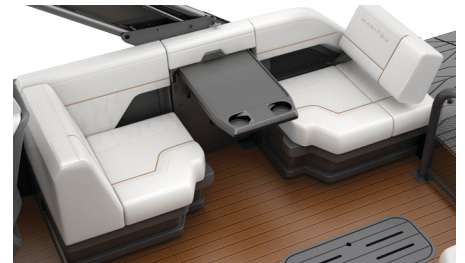

- LED Backsplash Lighting (Recessed Cupholder Area)
- Premium Subwoofer and 4" Fusion Helm Speakers

WALL COLOR

Great White

INTERIOR ACCENT COLOR

Carbon

	Explore 22
Hull	V-Toon with MAX Deck
HP Range	115 HP - 150 HP Rotax S
Person Capacity	TBD
Length Overall (LOA)	7.2 m
Beam	2.6 m
Transom Height	64 cm
Dry Weight	1,740 kg
Fuel Capacity	163 L
Storage Capacity*	850 L
Cupholders	13
Display	Garmin 9" ECHOMAP™ UHD 93sv
Vessel Switching	Digital switching with preprogrammed buttons
Stereo System	Fusion RA-210 w/ 4x 6" Fusion Speakers
USB Charging Ports	12

* Minimum storage capacity.

EXPLORE

FEATURE HIGHLIGHTS

Exterior Wall Design

The exclusive automotive-inspired styling is designed with Aluminum panels to stand out on the water and take fit-and-finish to a whole new level.

MAX Deck

Unlocks up to 3.5 sq.m more functional space at the stern available exclusively on models powered with the Rotax S.

Redesigned Captain's Helm

A new dashboard layout and design dedicates 4 unique sections of the helm to key functions, ensuring that phone charging, radio control, vessel monitoring, and vessel switching are accessible and intuitive.

Integrated Cupholders and Speakers

Newly designed cupholders and speakers have been integrated into the walls to offer an enhanced onboard experience without sacrificing space.

Trifold Bench

The 3-in-1 functionality of the Trifold bench provides a seamless transition between a bench, table, and open space, so you can entertain with ease or just enjoy more leg room whenever you want.