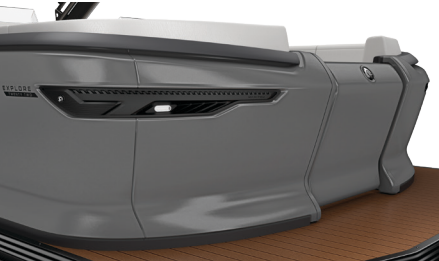

EXPLORE

FEATURE HIGHLIGHTS

Exterior Wall Design

The exclusive automotive-inspired styling is designed with Aluminum panels to stand out on the water and take fit-and-finish to a whole new level.